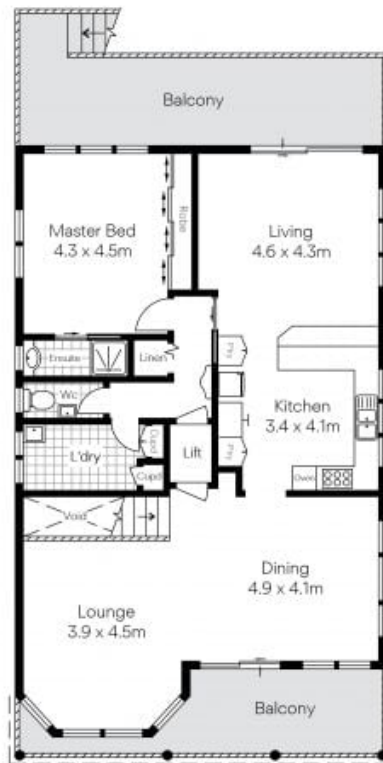

70 Lilli Pilli Point Road Lilli Pilli, NSW

4

3

2

Solid double brick home with waterviews

Enjoying the Lilli Pilli peninsular's highly desirable lifestyle with amazing views...

Boasting solid double brick and concrete construction with ample potential...

Rare level block of land with internal lift and accessibility to the rear yard...

This is the one you've been waiting for?

Features include;

- Level access with lift from garage to the upper level living & entertaining
- Four generous bedrooms with ensuite and view from the master bedroom

Matthew Callaghan

0411525606

70 Lilli Pilli Point Road Lilli Pilli

Site Plan

First Floor

Ground Floor

Floorplan disclaimer: This Floorplan/site plan is intended as an approximate guide only. No representations or warranties of any nature are given or intended and any person or company using this information other than as a guide should always rely on their own enquiries. Proudly supported by www.mypropertymedia.com.au