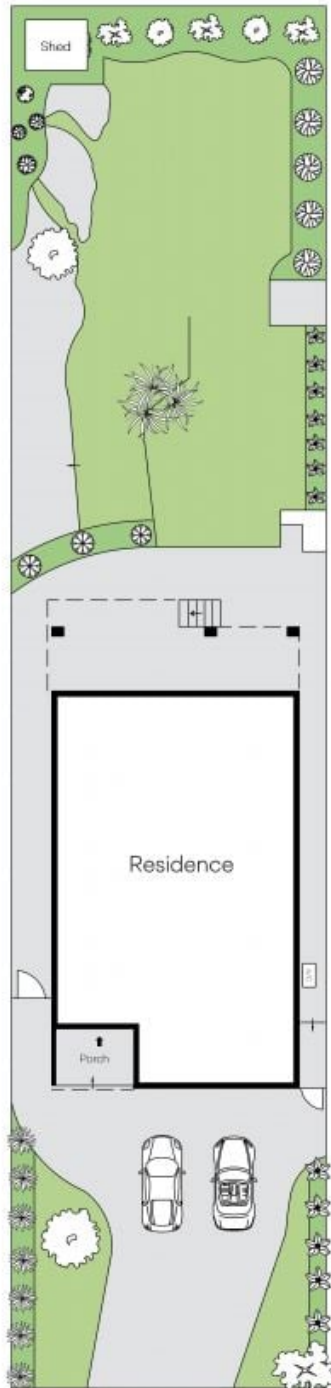

70 Lilli Pilli Point Road Lilli Pilli, NSW

4

3

2

Solid double brick home with waterviews

Enjoying the Lilli Pilli peninsular's highly desirable lifestyle with amazing views...

Boasting solid double brick and concrete construction with ample potential...

Rare level block of land with internal lift and accessibility to the rear yard...

This is the one you've been waiting for?

Features include;

- Level access with lift from garage to the upper level living & entertaining
- Four generous bedrooms with ensuite and view from the master bedroom

Matthew Callaghan

0411525606

70 Lilli Pilli Point Road Lilli Pilli

Site Plan

First Floor

Ground Floor

Floorplan disclaimer: This Floorplan/site plan is intended as an approximate guide only. No representations or warranties of any nature are given or intended and any person or company using this information other than as a guide should always rely on their own enquiries. Proudly supported by www.mypropertymedia.com.au