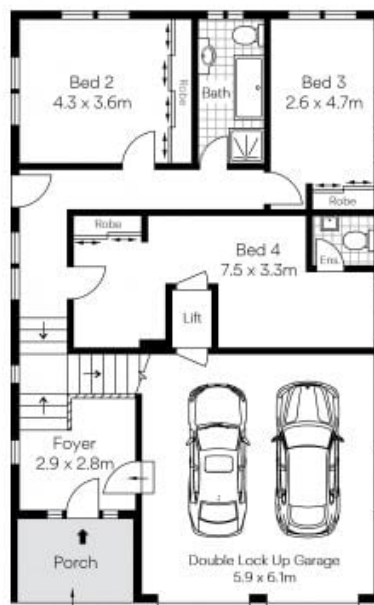

70 Lilli Pilli Point Road Lilli Pilli, NSW

4

3

2

Solid double brick home with waterviews

Enjoying the Lilli Pilli peninsular's highly desirable lifestyle with amazing views...

Boasting solid double brick and concrete construction with ample potential...

Rare level block of land with internal lift and accessibility to the rear yard...

This is the one you've been waiting for?

Features include;

- Level access with lift from garage to the upper level living & entertaining
- Four generous bedrooms with ensuite and view from the master bedroom

Matthew Callaghan

0411525606

70 Lilli Pilli Point Road Lilli Pilli

Site Plan

First Floor

Ground Floor

Floorplan disclaimer: This Floorplan/site plan is intended as an approximate guide only. No representations or warranties of any nature are given or intended and any person or company using this information other than as a guide should always rely on their own enquiries. Proudly supported by www.mypropertymedia.com.au