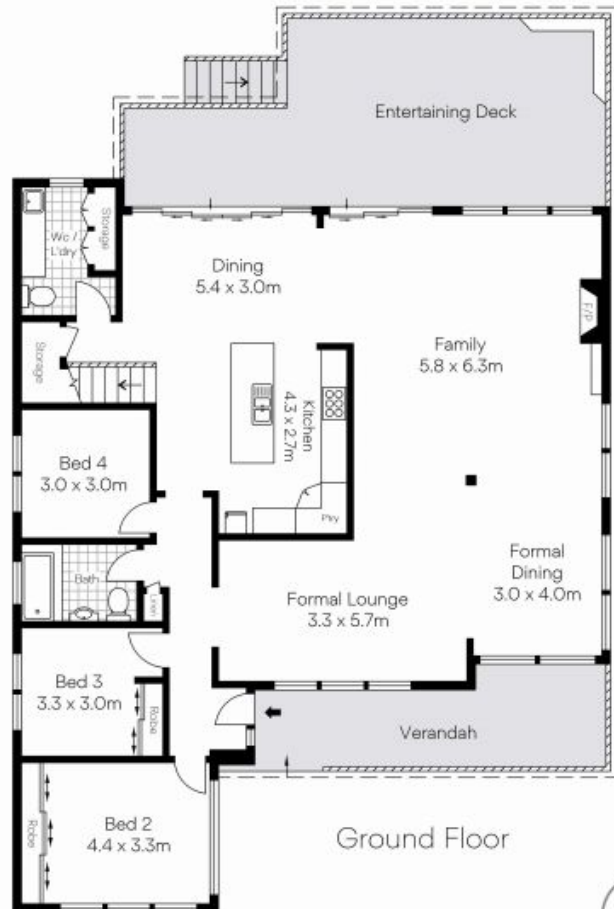

19 Coora Road Yowie Bay, NSW

4

2

2

CHARMING FAMILY HOMESTEAD

Occupying 1037m² (Approx) of north facing near level land with water views?

An oversized country homestead in the heart of the Sutherland Shire?

Offering ample versatility to suit a range of different buyers' requirements?

This is the one you've been waiting for?

Features include;

- Covered front porch looks out past the tree swing to the Port Hacking River

Matthew Callaghan

0411525606

19 Coora Road, Yowie Bay

Site Plan

First Floor

Ground Floor

Floorplan disclaimer: This Floorplan/site plan is intended as an approximate guide only. No representations or warranties of any nature are given or intended and any person or company using this information other than as a guide should always rely on their own enquiries. Proudly Supported by www.mypropertymedia.com.au