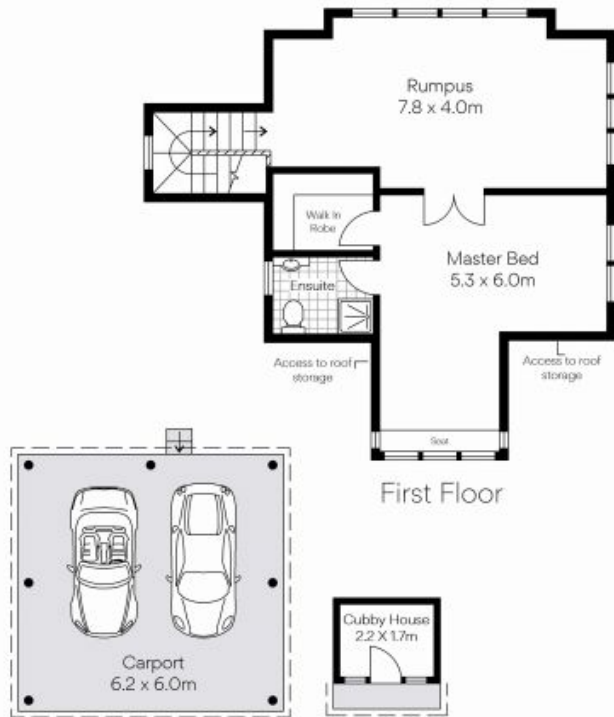

19 Coora Road Yowie Bay, NSW

4

2

2

CHARMING FAMILY HOMESTEAD

Occupying 1037m² (Approx) of north facing near level land with water views?

An oversized country homestead in the heart of the Sutherland Shire?

Offering ample versatility to suit a range of different buyers' requirements?

This is the one you've been waiting for?

Features include;

- Covered front porch looks out past the tree swing to the Port Hacking River

Matthew Callaghan

0411525606

19 Coora Road, Yowie Bay

Site Plan

First Floor

Ground Floor

Floorplan disclaimer: This Floorplan/site plan is intended as an approximate guide only. No representations or warranties of any nature are given or intended and any person or company using this information other than as a guide should always rely on their own enquiries. Proudly Supported by www.mypropertymedia.com.au