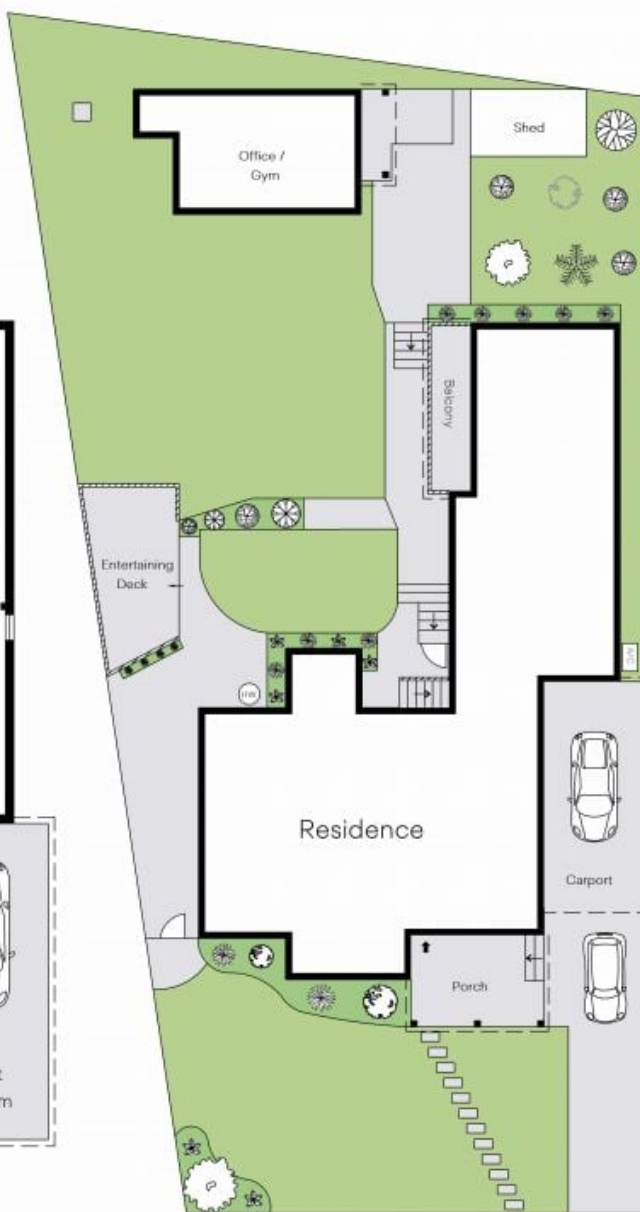

23 Lalor Crescent Engadine, NSW

Oversized bushfront home with city views

Bushfront family retreat with leafy views stretching to the city skyline?
Ample living and entertaining spaces with north facing yard?
Located in a quiet area with shops close by ?
This is the one you've been waiting for?

Nestled in the heart of Engadine this family home commands a leafy outlook with city views. The backyard being its own private sanctuary with a detached studio and fire pit allow for the ultimate outdoor entertainment.

Features include;

Matthew Callaghan

0411525606

23 Lalor Crescent, Engadine

Ground Floor

Site Plan

Floorplan disclaimer: This Floorplan/site plan is intended as an approximate guide only. No representations or warranties of any nature are given or intended and any person or company using this information other than as a guide should always rely on their own enquiries. Proudly Supported by www.mypropertymedia.com.au