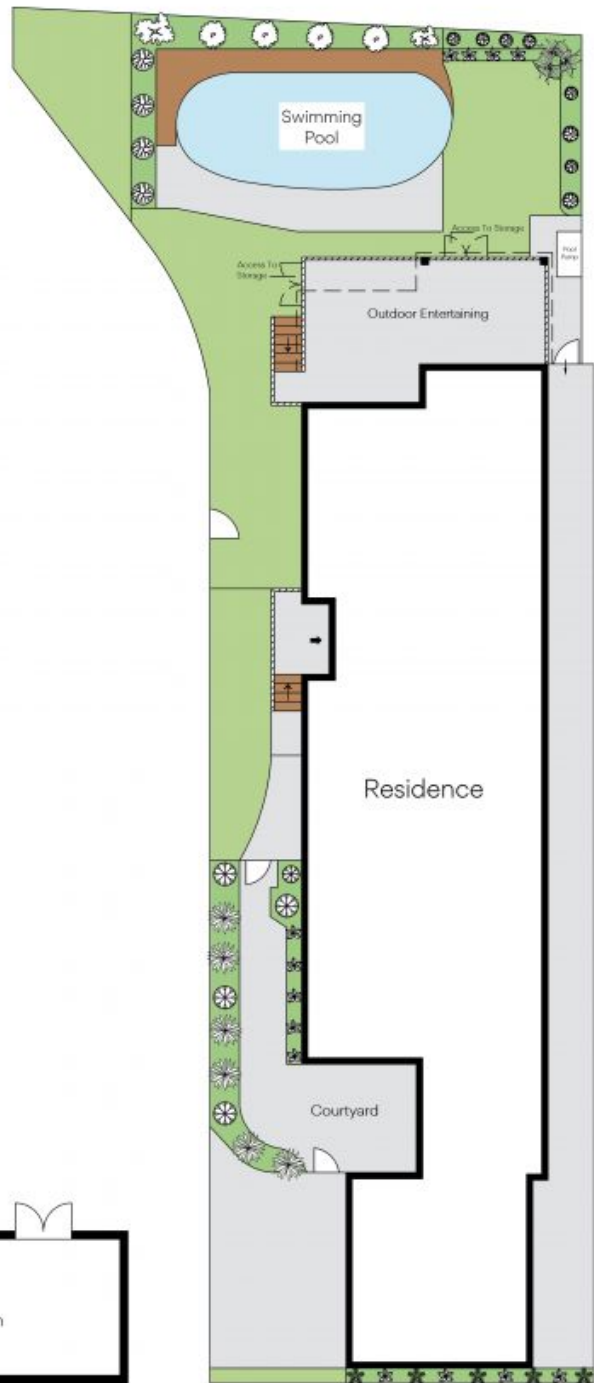

238A Woolooware Road Burraneer, NSW

4

2

3

Single level bay view luxury

Amazing views over the water to Cronulla's Beachfront homes on Gunnamatta Bay ?

Sophisticated single level renovated family living with inner city touches throughout?

Low maintenance grounds with privacy hedges and sparkling in-ground pool?

This is the one you've been waiting for?

Features include;

- Generous bedrooms all with built in robes, master with stunning outlook to water

Matthew Callaghan

0411525606

238A Woollooware Road Burraneer

Ground Floor

Lower Ground Floor

Site Plan

Floorplan disclaimer: This Floorplan/site plan is intended as an approximate guide only. No representations or warranties of any nature are given or intended and any person or company using this information other than as a guide should always rely on their own enquiries. Proudly supported by www.mypropertymedia.com.au