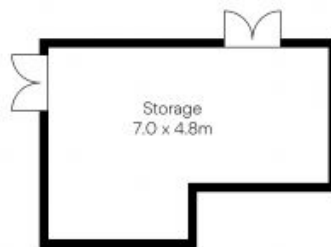

Matthew Callaghan

0411525606

238A Woollooware Road Burraneer

Ground Floor

Lower Ground Floor

Site Plan

Floorplan disclaimer: This Floorplan/site plan is intended as an approximate guide only. No representations or warranties of any nature are given or intended and any person or company using this information other than as a guide should always rely on their own enquiries. Proudly supported by www.mypropertymedia.com.au