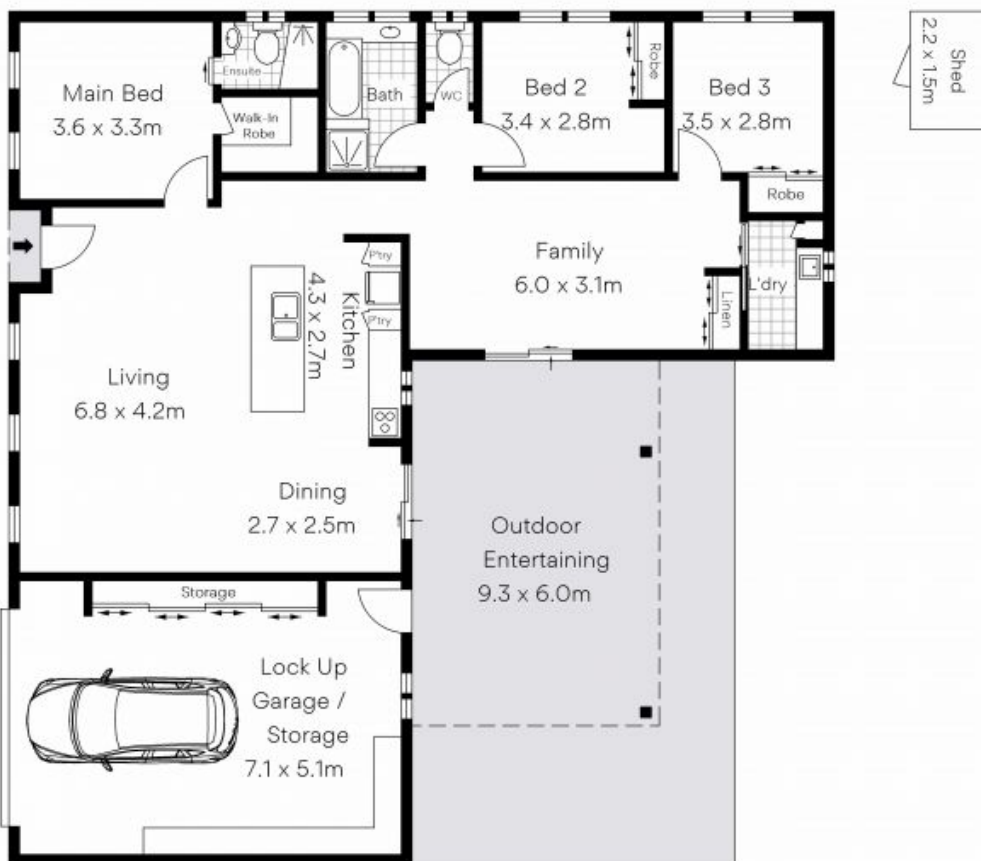

Ground Floor

Floorplan disclaimer: This Floorplan/site plan is intended as an approximate guide only. No representations or warranties of any nature are given or intended and any person or company using this information other than as a guide should always rely on their own enquiries. Proudly supported by www.mypropertymedia.com.au

164 Washington Drive

Bonnet Bay, NSW