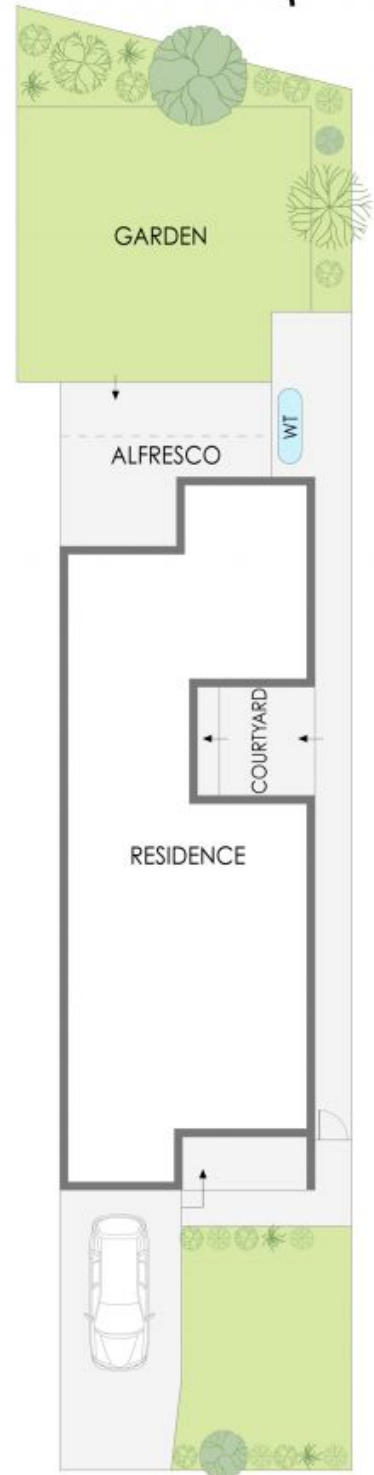

51a Raglan Road Miranda, NSW

4

3

2

North Facing, Modern Convenience

Enjoy a leisurely walk to the nearby Yawn caf? for a coffee catch up with friends?

Embrace the modern convenience of Westfield Miranda and it's transport hub...

Put your boat, or jet ski in at Yowie Bay boat ramp for a day on the Port Hacking waterways?

This is the one you have been waiting for...

Features include;

- Open-plan living with seamless access to generously sized alfresco and yard

Matthew Callaghan

0411525606

51A Raglan Road, Miranda

GROUND FLOOR

FIRST FLOOR

SITE PLAN

PLANS SHOWN ONLY INDICATIVE OF LAYOUT. DIMENSIONS ARE APPROXIMATE.

51a Raglan Road, Miranda, NSW
 Interested parties are advised to make their own independent enquiries.