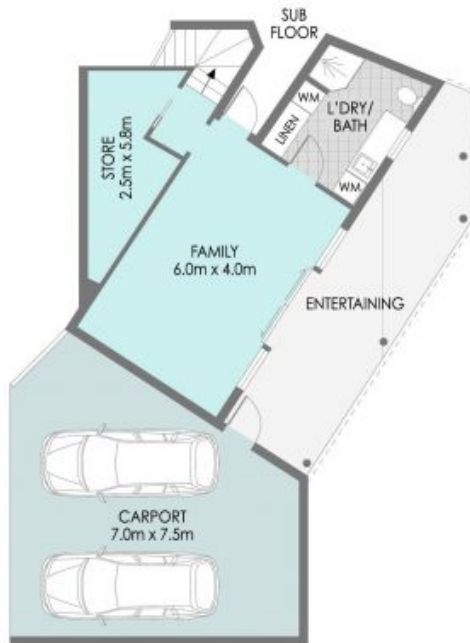

13a Smarts Crescent Burraneer, NSW

4

3

3

Prime Position with Stunning Water Views

Ride your "fatboy" e-bike down to Cronulla and enjoy a morning swim and coffee at the beach...

Put your boat or jetski in at the Cronulla boat ramp and enjoy the pristine waterways of the Port Hacking River...

Enjoy a nice dinner and drink at the Royal Motor Yacht Club and take advantage of the walk home...

This is the one you've been waiting for...

Features include;

- Spacious, light filled living space with open plan design and stunning atrium dining
- Living flows to oversized North balcony with jaw dropping grandstand views
- Close to Burraneer cafes, shops, schools, Yacht Club and on to Cronulla's beaches and Ma

Matthew Callaghan

0411525606

13A Smarts Crescent, Burraneer

GROUND FLOOR

LOWER GROUND FLOOR

SITE PLAN

PLANS SHOWN ONLY INDICATIVE OF LAYOUT. DIMENSIONS ARE APPROXIMATE.

13a Smarts Crescent Burraneer, NSW