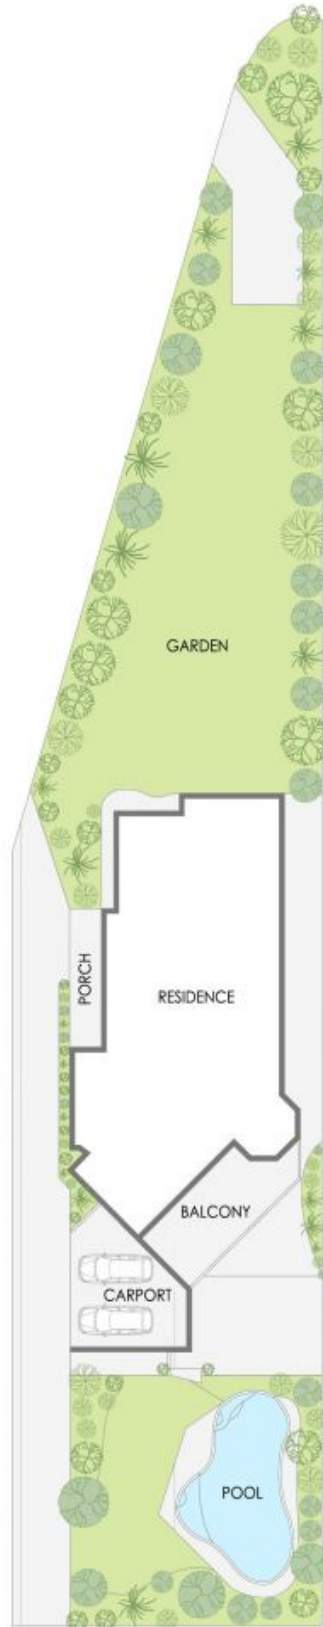

13a Smarts Crescent Burraneer, NSW

4

3

3

Prime Position with Stunning Water Views

Ride your "fatboy" e-bike down to Cronulla and enjoy a morning swim and coffee at the beach...

Put your boat or jetski in at the Cronulla boat ramp and enjoy the pristine waterways of the Port Hacking River...

Enjoy a nice dinner and drink at the Royal Motor Yacht Club and take advantage of the walk home...

This is the one you've been waiting for...

Features include;

- Spacious, light filled living space with open plan design and stunning atrium dining
- Living flows to oversized North balcony with jaw dropping grandstand views
- Close to Burraneer cafes, shops, schools, Yacht Club and on to Cronulla's beaches and Ma

Matthew Callaghan

0411525606

13A Smarts Crescent, Burraneer

GROUND FLOOR

LOWER GROUND FLOOR

SITE PLAN

PLANS SHOWN ONLY INDICATIVE OF LAYOUT. DIMENSIONS ARE APPROXIMATE.

13a Smarts Crescent Burraneer, NSW