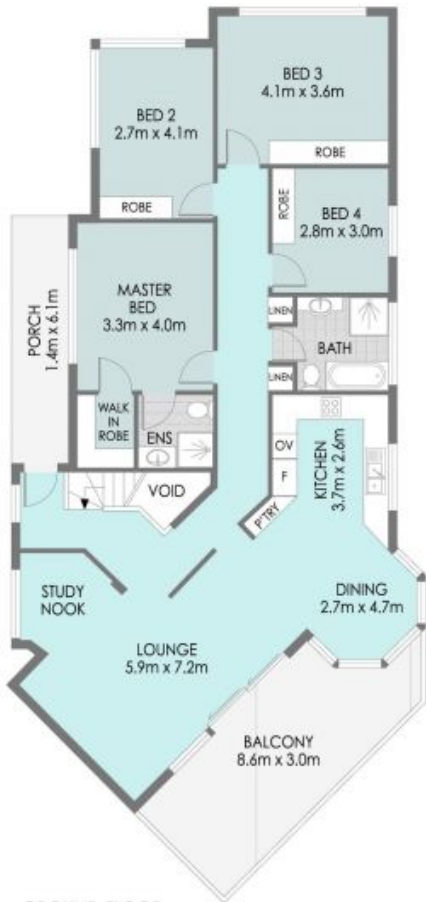

Matthew Callaghan

0411525606

13A Smarts Crescent, Burraneer

GROUND FLOOR

LOWER GROUND FLOOR

SITE PLAN

PLANS SHOWN ONLY INDICATIVE OF LAYOUT. DIMENSIONS ARE APPROXIMATE.

13a Smarts Crescent Burraneer, NSW