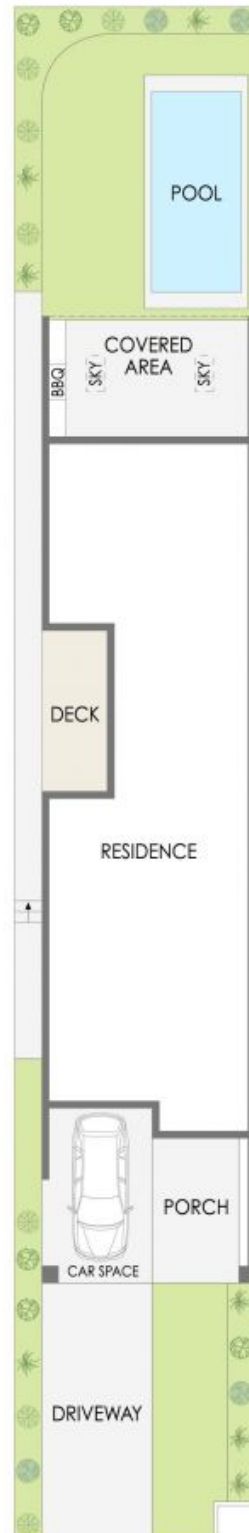

2a Short Street Wooloware, NSW

4

3

3

**Auction:** 2024-05-11  
**Details:** 14:30:00

**Matthew Callaghan Lachlan McGrath**

0411525606

0475222600

# 2A Short Street, Woollooware

PLANS SHOWN ONLY INDICATIVE OF LAYOUT. DIMENSIONS ARE APPROXIMATE.

2a Short Street Woollooware, NSW