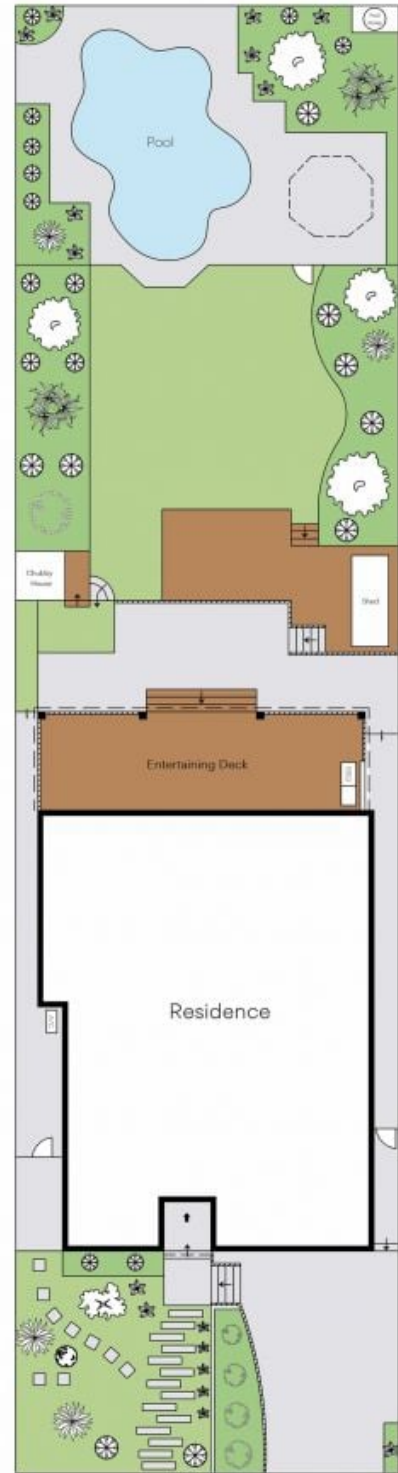

9 Clifford Road Miranda, NSW

4

2

3

Immaculate Resort Entertainer

Boasting all year round sun with it's stunning north facing yard?
Feel the comfort and security of the family friendly cul-de-sac position?
Enjoy the luxuries of the ultra convenient position & bay side living...
This is the one you've been waiting for...

Auction: 2024-05-11
Details: 10:00:00

Features include;

- Entertainers kitchen with butlers pantry, stone bench tops, gas and Miele appliances
- Stunning open plan living flows to enormous covered alfresco entertainers deck
- Sparkling, inground swimming pool with water features, timber deck with custom lighting

Matthew Callaghan

0411525606

9 Clifford Road, Miranda

Floorplan disclaimer : This Floorplan / site plan is intended as an approximate guide only. No representations or warranties of any nature are given or intended and any person or company using this information other than as a guide should always rely on their own enquiries. Proudly Supported by www.mypropertymedia.com.au