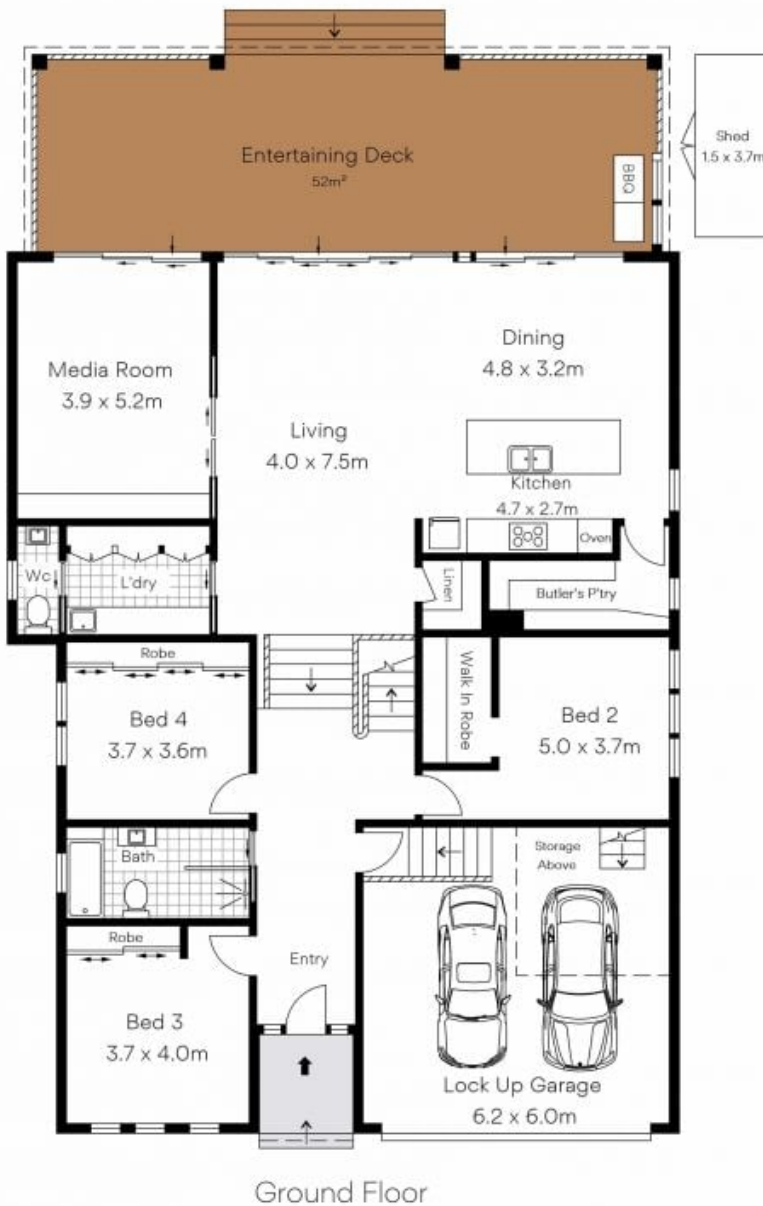

9 Clifford Road, Miranda

Floorplan disclaimer : This Floorplan / site plan is intended as an approximate guide only. No representations or warranties of any nature are given or intended and any person or company using this information other than as a guide should always rely on their own enquiries. Proudly Supported by www.mypropertymedia.com.au

9 Clifford Road

Miranda, NSW